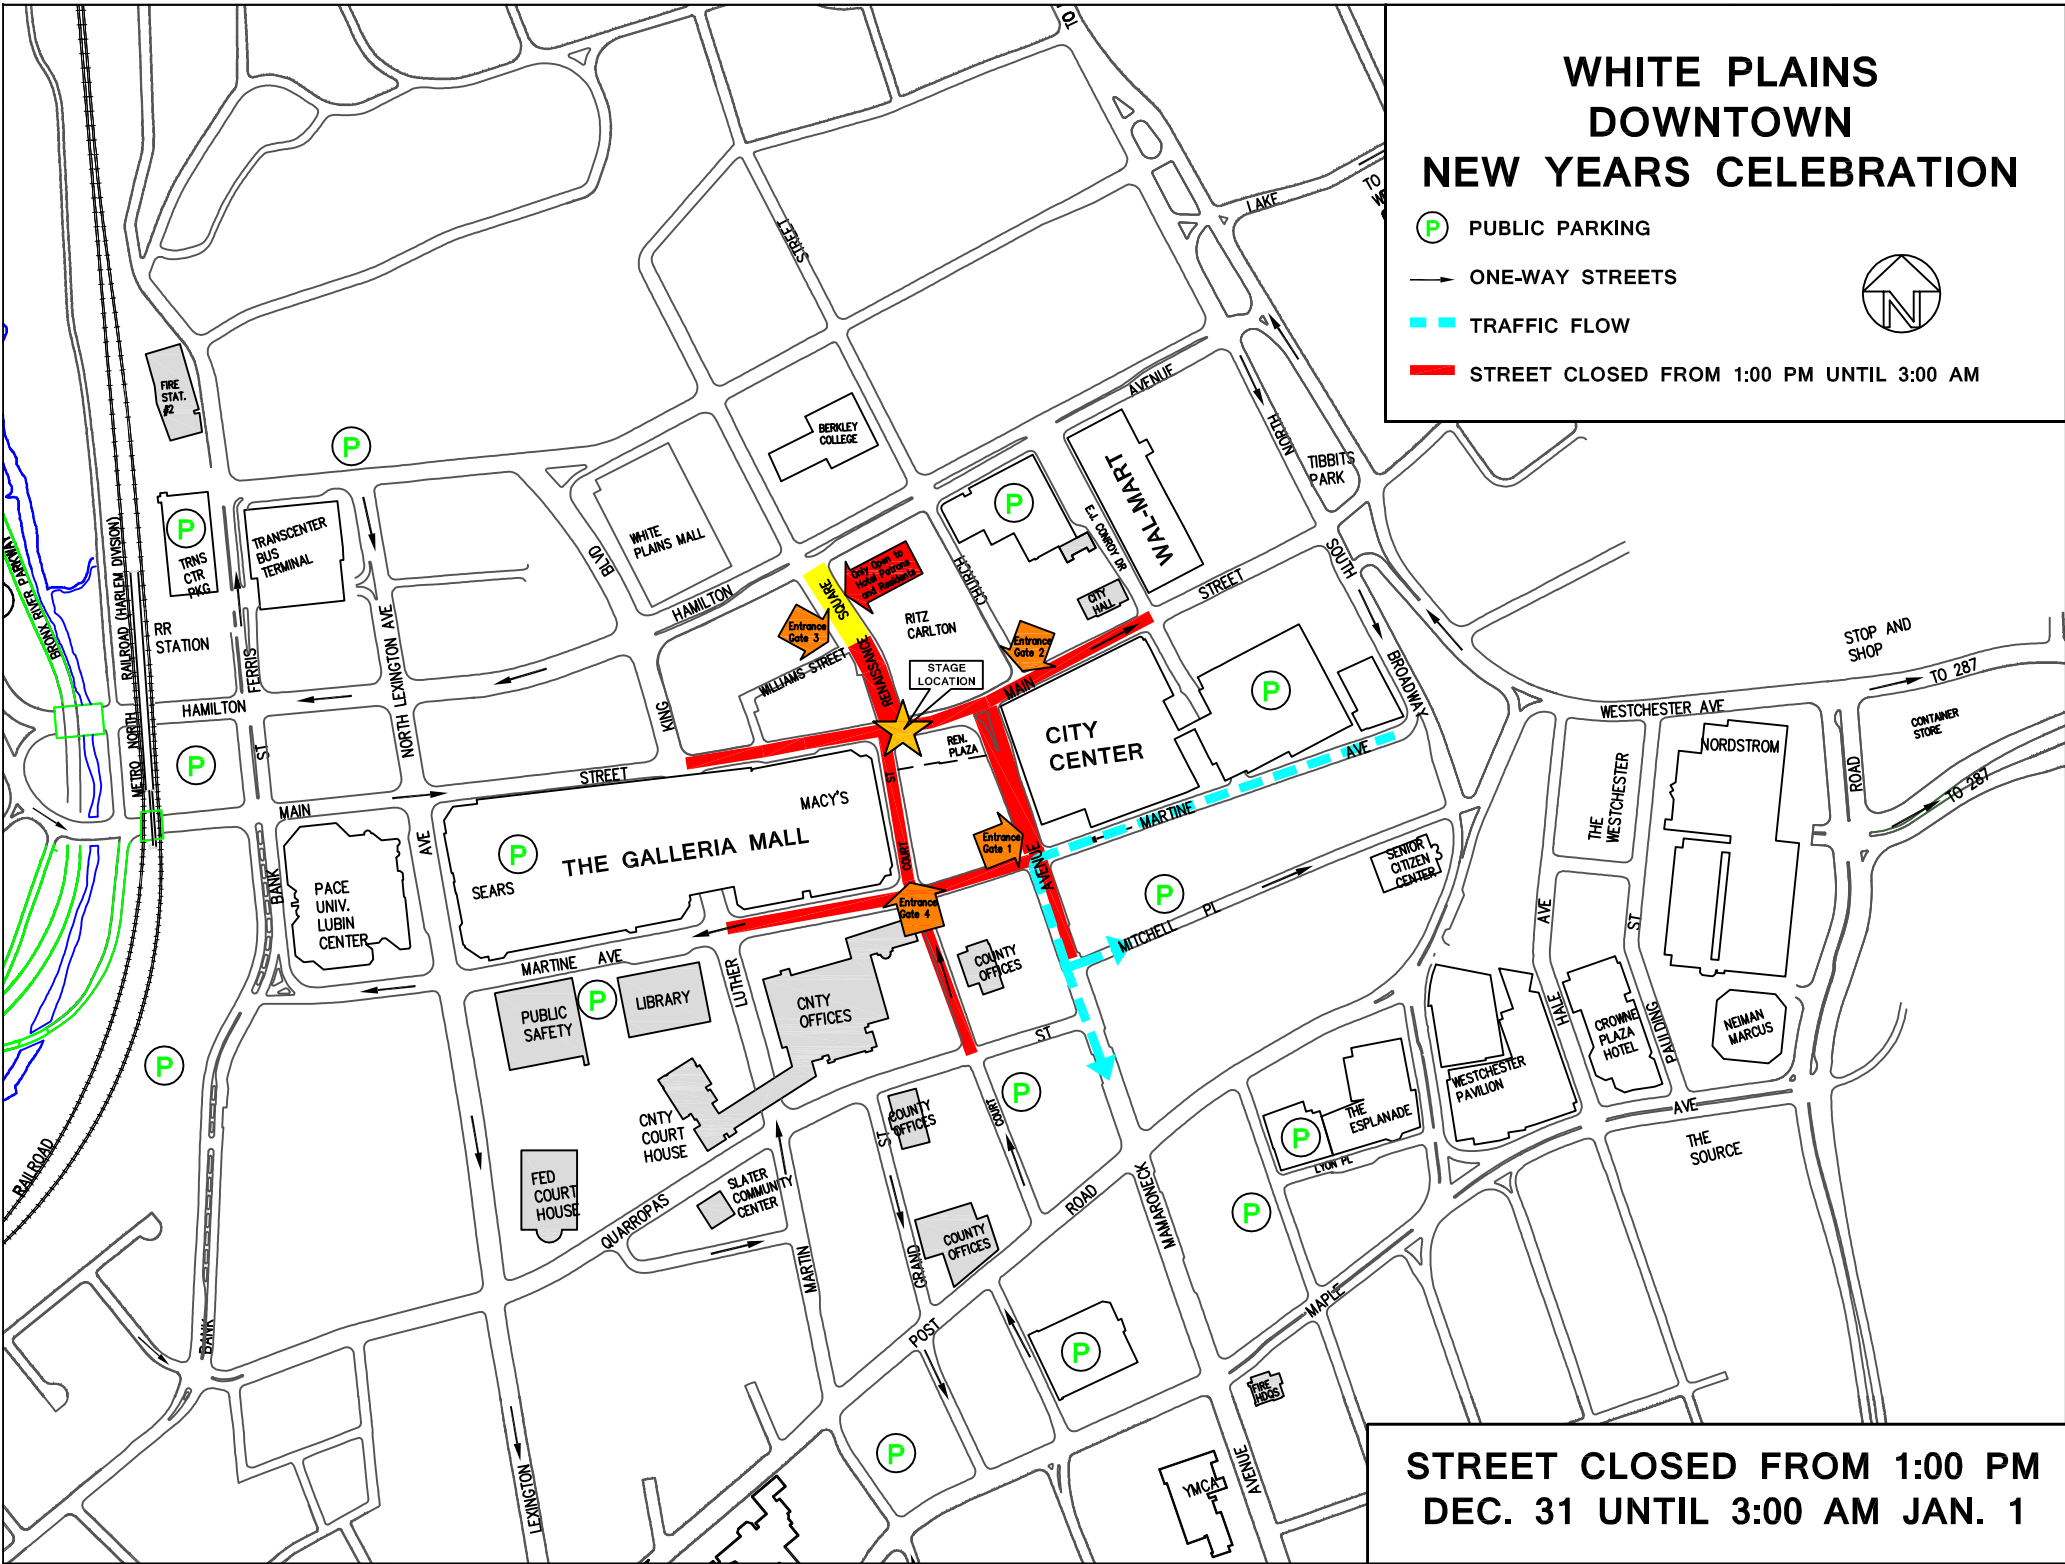

# WHITE PLAINS DOWNTOWN NEW YEARS CELEBRATION

-  PUBLIC PARKING
-  ONE-WAY STREETS
-  TRAFFIC FLOW
-  STREET CLOSED FROM 1:00 PM UNTIL 3:00 AM

**STREET CLOSED FROM 1:00 PM  
DEC. 31 UNTIL 3:00 AM JAN. 1**